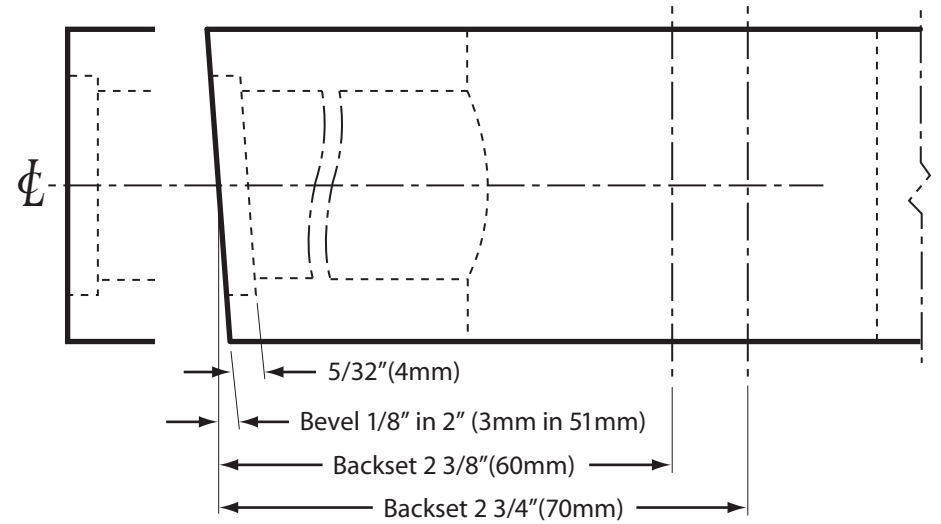

Standard Packaging:

1. Adjustable latch bolt 2-3/8" - 2-3/4"
2. Face plate 1" x 2-1/4".
3. Plastic filler for 1-1/8" latch prep.

LEFT HANDED DOORS
OUTSIDE INSIDE

RIGHT HANDED DOORS
INSIDE OUTSIDE

ALSO APPLICABLE TO: KWT462, GL462, GL462/234, GLKW462, GLKW462/234

 <p>6605 Flotilla St. City of Commerce CA 90040 USA Tel: (323) 888-6601 FAX: (323) 888-6699 Website: cal-royal.com Email: sales@cal-royal.com</p>	ITEM NO.	DESCRIPTION	ANSI	SCALE	UNIT	VERSION
	T462	DOUBLE CYLINDER HEAVY DUTY DEADBOLT	A156.5 Grade 2	1 : 1	inches (mm)	ver. 1.0 rev. 03/13
				PAGE 1 OF 1		BY: bteves/adg