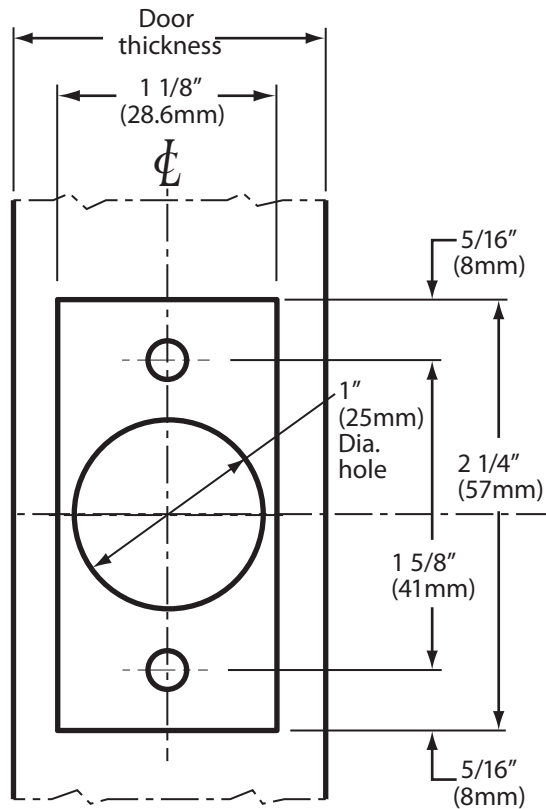

Standard Packaging:

1. Adjustable latch bolt 2-3/8" - 2-3/4"
2. Face plate 1" x 2-1/4".
3. Plastic filler for 1-1/8" latch prep.

LEFT HANDED DOORS
OUTSIDE INSIDE

RIGHT HANDED DOORS
INSIDE OUTSIDE

ALSO APPLICABLE TO: KWT462, GL462, GL462/234, GLKW462, GLKW462/234

 <p>6605 Flotilla St. City of Commerce CA 90040 USA Tel: (323) 888-6601 FAX: (323) 888-6699 Website: cal-royal.com Email: sales@cal-royal.com</p>	ITEM NO.	DESCRIPTION	ANSI	SCALE	UNIT	VERSION
	T462	DOUBLE CYLINDER HEAVY DUTY DEADBOLT	A156.5 Grade 2	1 : 1	inches (mm)	ver. 1.0 rev. 03/13
				PAGE 1 OF 1		BY: bteves/adg