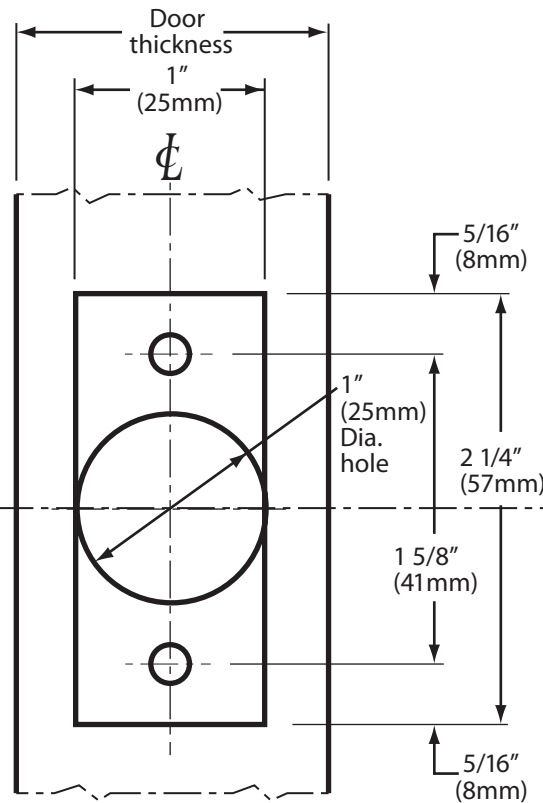

Standard Packaging:

1. Adjustable latch bolt 2-3/8" - 2-3/4"
2. Face plate 1" x 2-1/4".
3. Plastic filler for 1-1/8" latch prep.

LEFT HANDED DOORS
OUTSIDE INSIDE

RIGHT HANDED DOORS
INSIDE OUTSIDE

ALSO APPLICABLE TO: KWT462, GL462, GL462/234, GLKW462, GLKW462/234

 <p>6605 Flotilla St. City of Commerce CA 90040 USA Tel: (323) 888-6601 FAX: (323) 888-6699 Website: cal-royal.com Email: sales@cal-royal.com</p>	ITEM NO.	DESCRIPTION	ANSI	SCALE	UNIT	VERSION
	T462	DOUBLE CYLINDER HEAVY DUTY DEADBOLT	A156.5 Grade 2	1 : 1	inches (mm)	ver. 1.0 rev. 03/13
				PAGE 1 OF 1		BY: bteves/adg