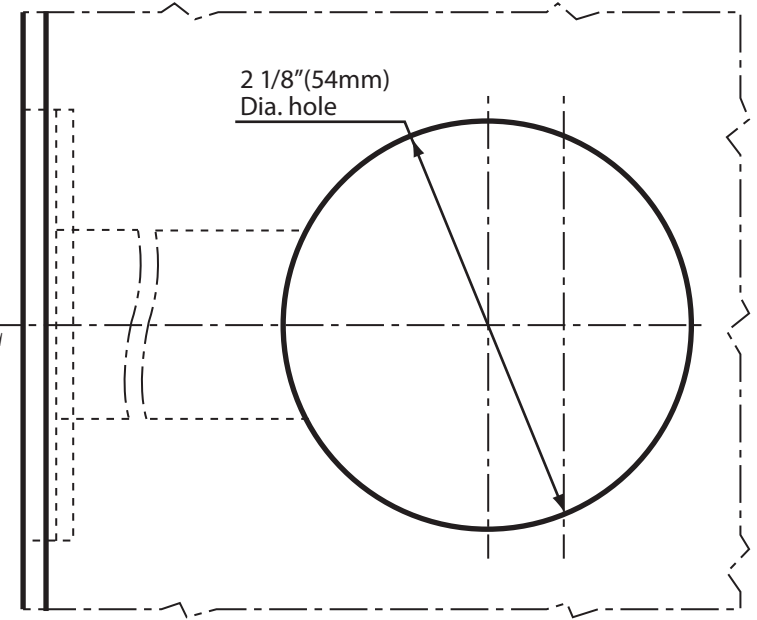

Standard Packaging:

1. Adjustable latch bolt 2-3/8" - 2-3/4"
2. Face plate 1" x 2-1/4".
3. Plastic filler for 1-1/8" latch prep.

LEFT HANDED DOORS
OUTSIDE INSIDE

RIGHT HANDED DOORS
INSIDE OUTSIDE

ALSO APPLICABLE TO: KWT462, GL462, GL462/234, GLKW462, GLKW462/234

 <p>6605 Flotilla St. City of Commerce CA 90040 USA Tel: (323) 888-6601 FAX: (323) 888-6699 Website: cal-royal.com Email: sales@cal-royal.com</p>	ITEM NO.	DESCRIPTION	ANSI	SCALE	UNIT	VERSION
	T462	DOUBLE CYLINDER HEAVY DUTY DEADBOLT	A156.5 Grade 2	1 : 1	inches (mm)	ver. 1.0 rev. 03/13
				PAGE 1 OF 1		BY: bteves/adg